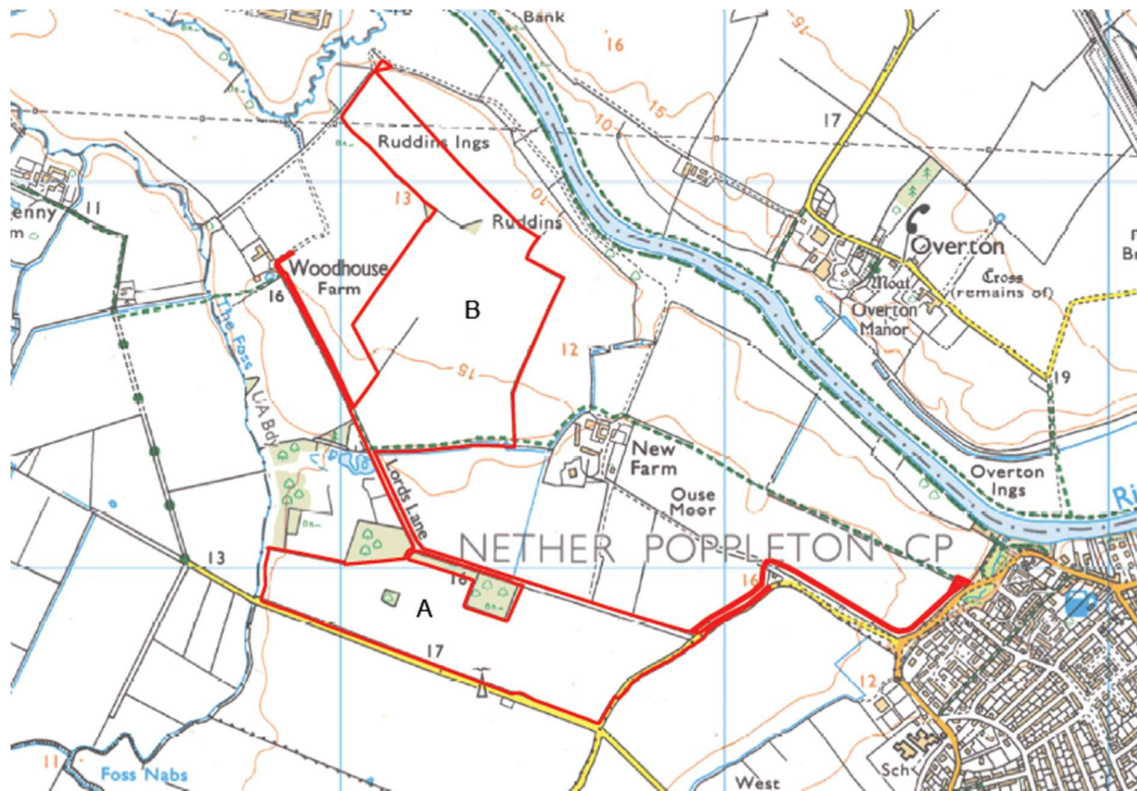

23/02254/FULM

Land South of New Farm, Lords Lane, Nether Poppleton, York

Organisation	City of York Council
Department	Env, Transport & Planning
Comments	Site Location Plan
Date	22 August 2024
SLA Number	Not Set